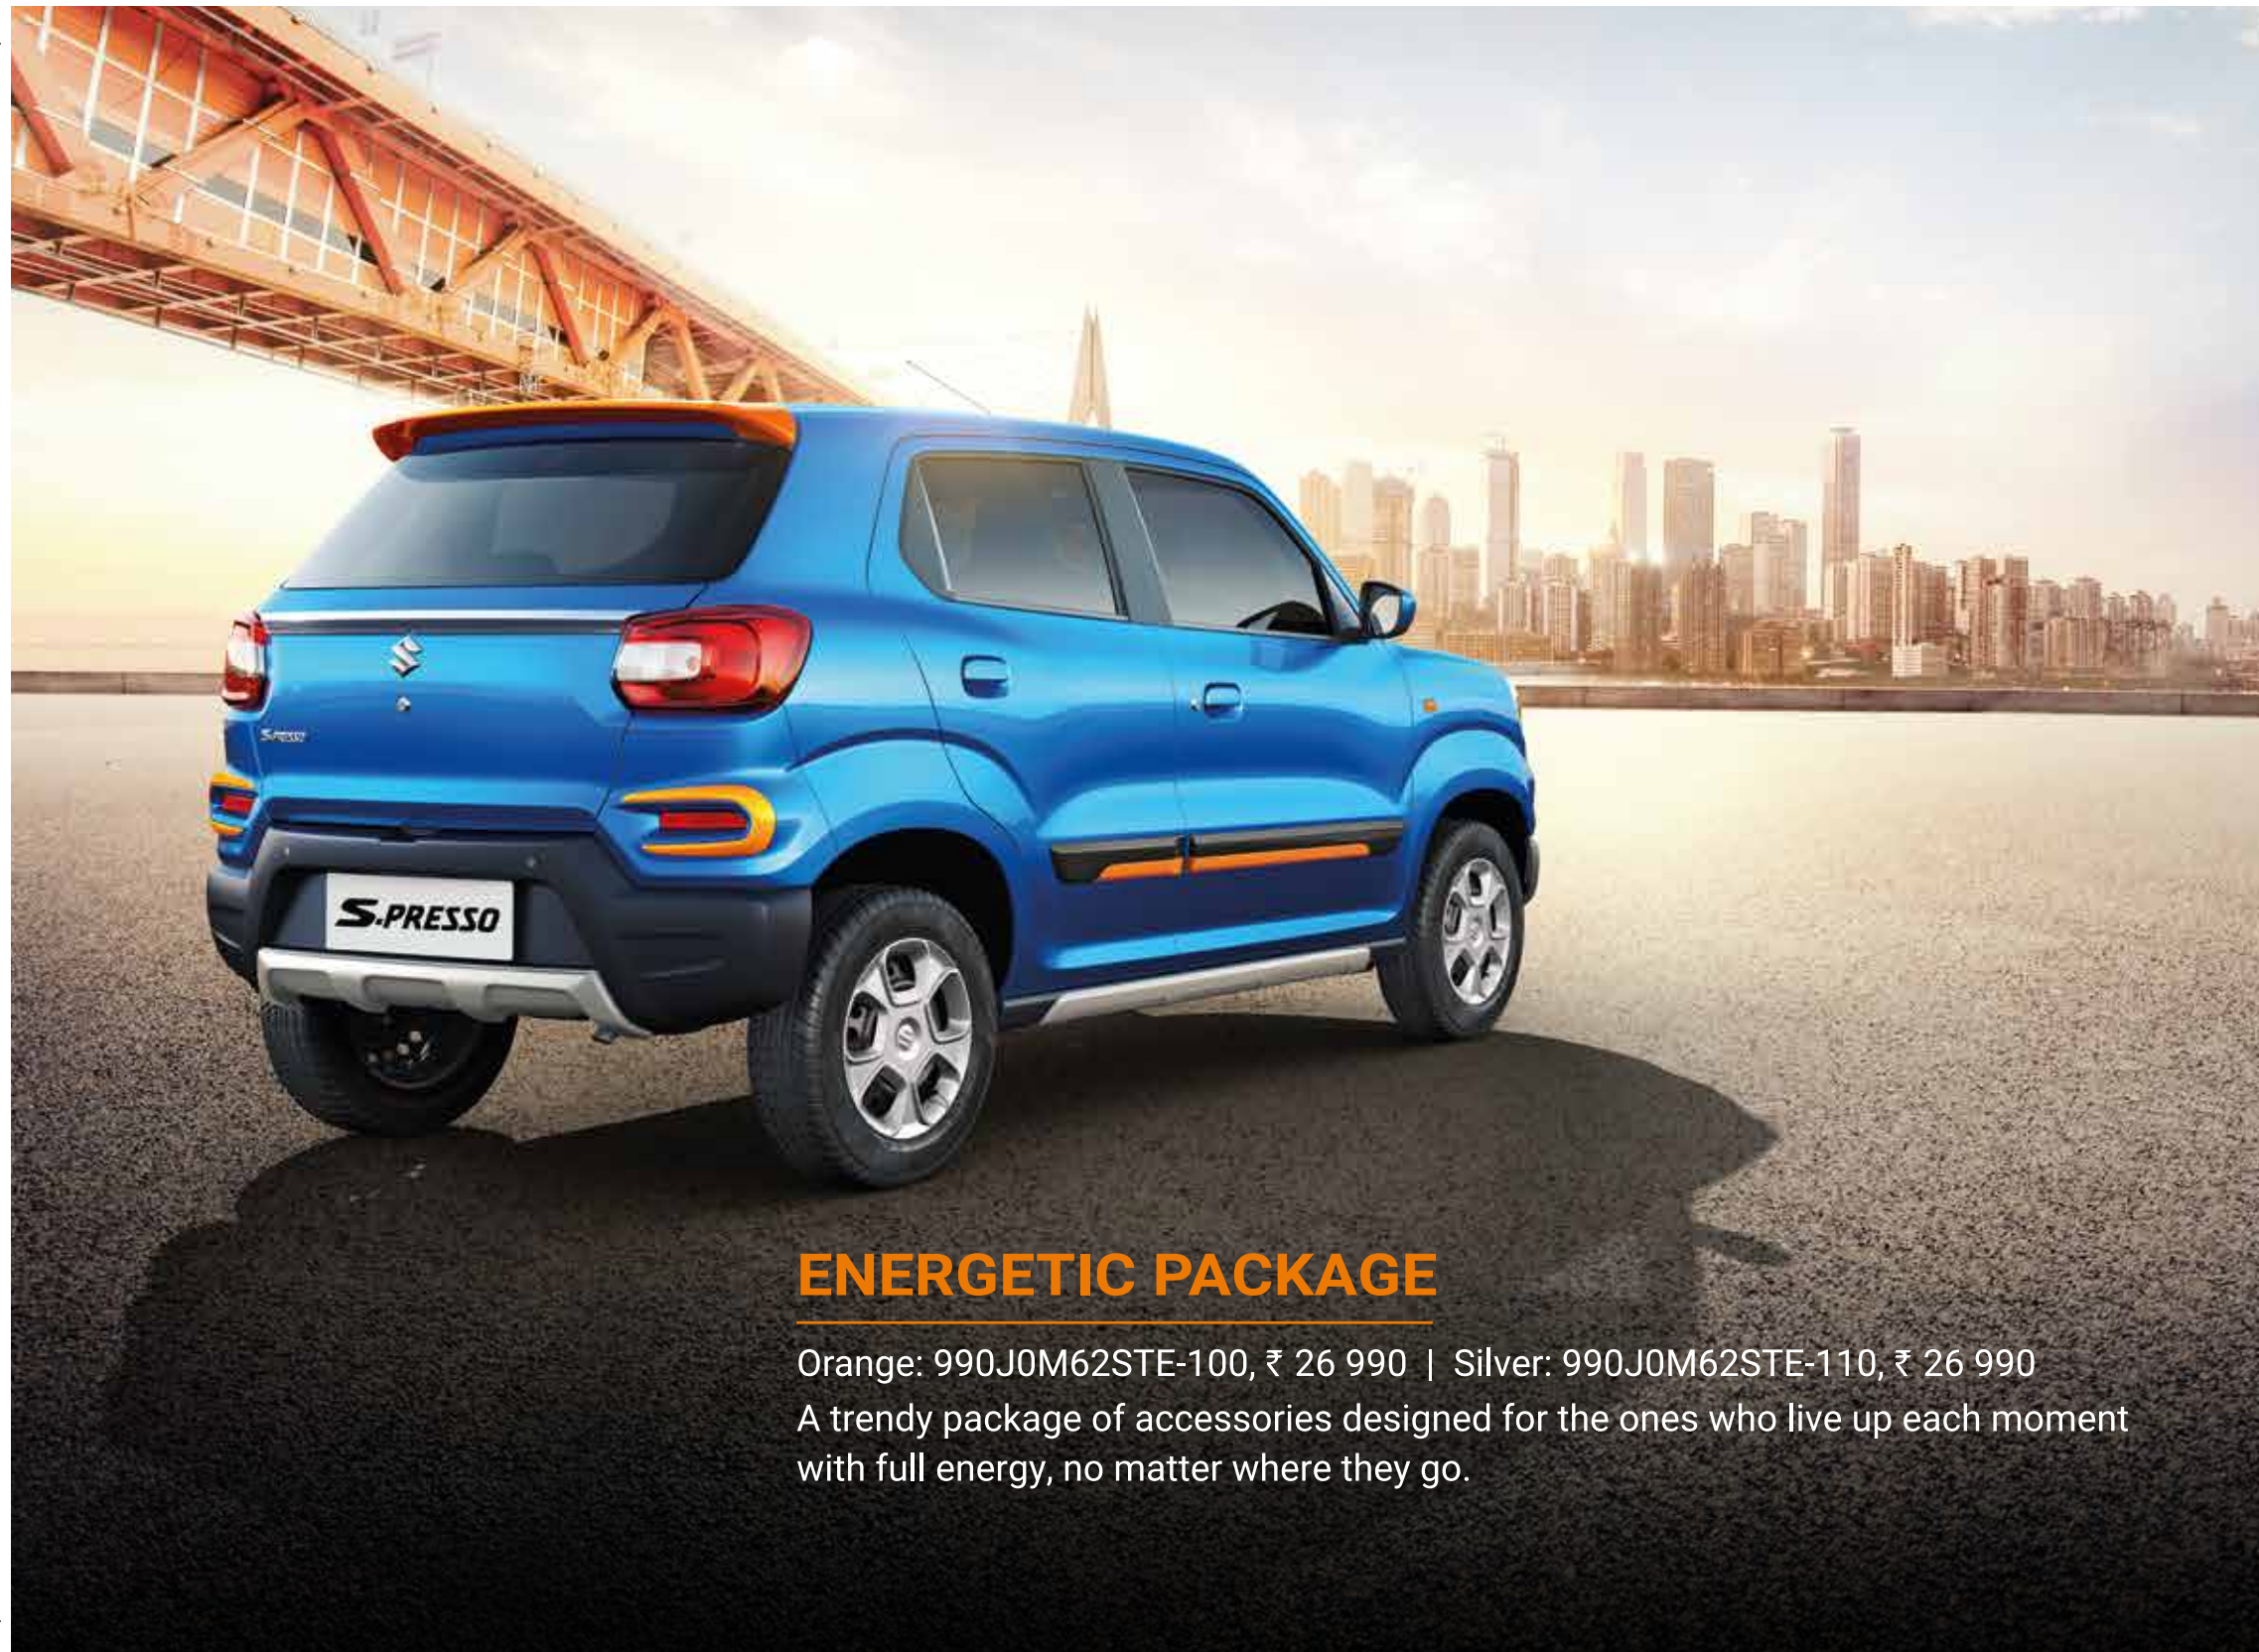

Peppy Flow Graphics
990J0M62SJ2-050 ₹ 1 250

Bold Dual - Tone Graphics
990J0M62SJ2-010 ₹ 1 350

Red Highlight Graphics
990J0M62SJ2-040 ₹ 1 590

Front Skid Plate
990J0M62S07-220 ₹ 1 490

Side Skid Plate
990J0M62S07-050 ₹ 3 490

ENERGETIC PACKAGE

Orange: 990J0M62STE-100, ₹ 26 990 | Silver: 990J0M62STE-110, ₹ 26 990

A trendy package of accessories designed for the ones who live up each moment with full energy, no matter where they go.