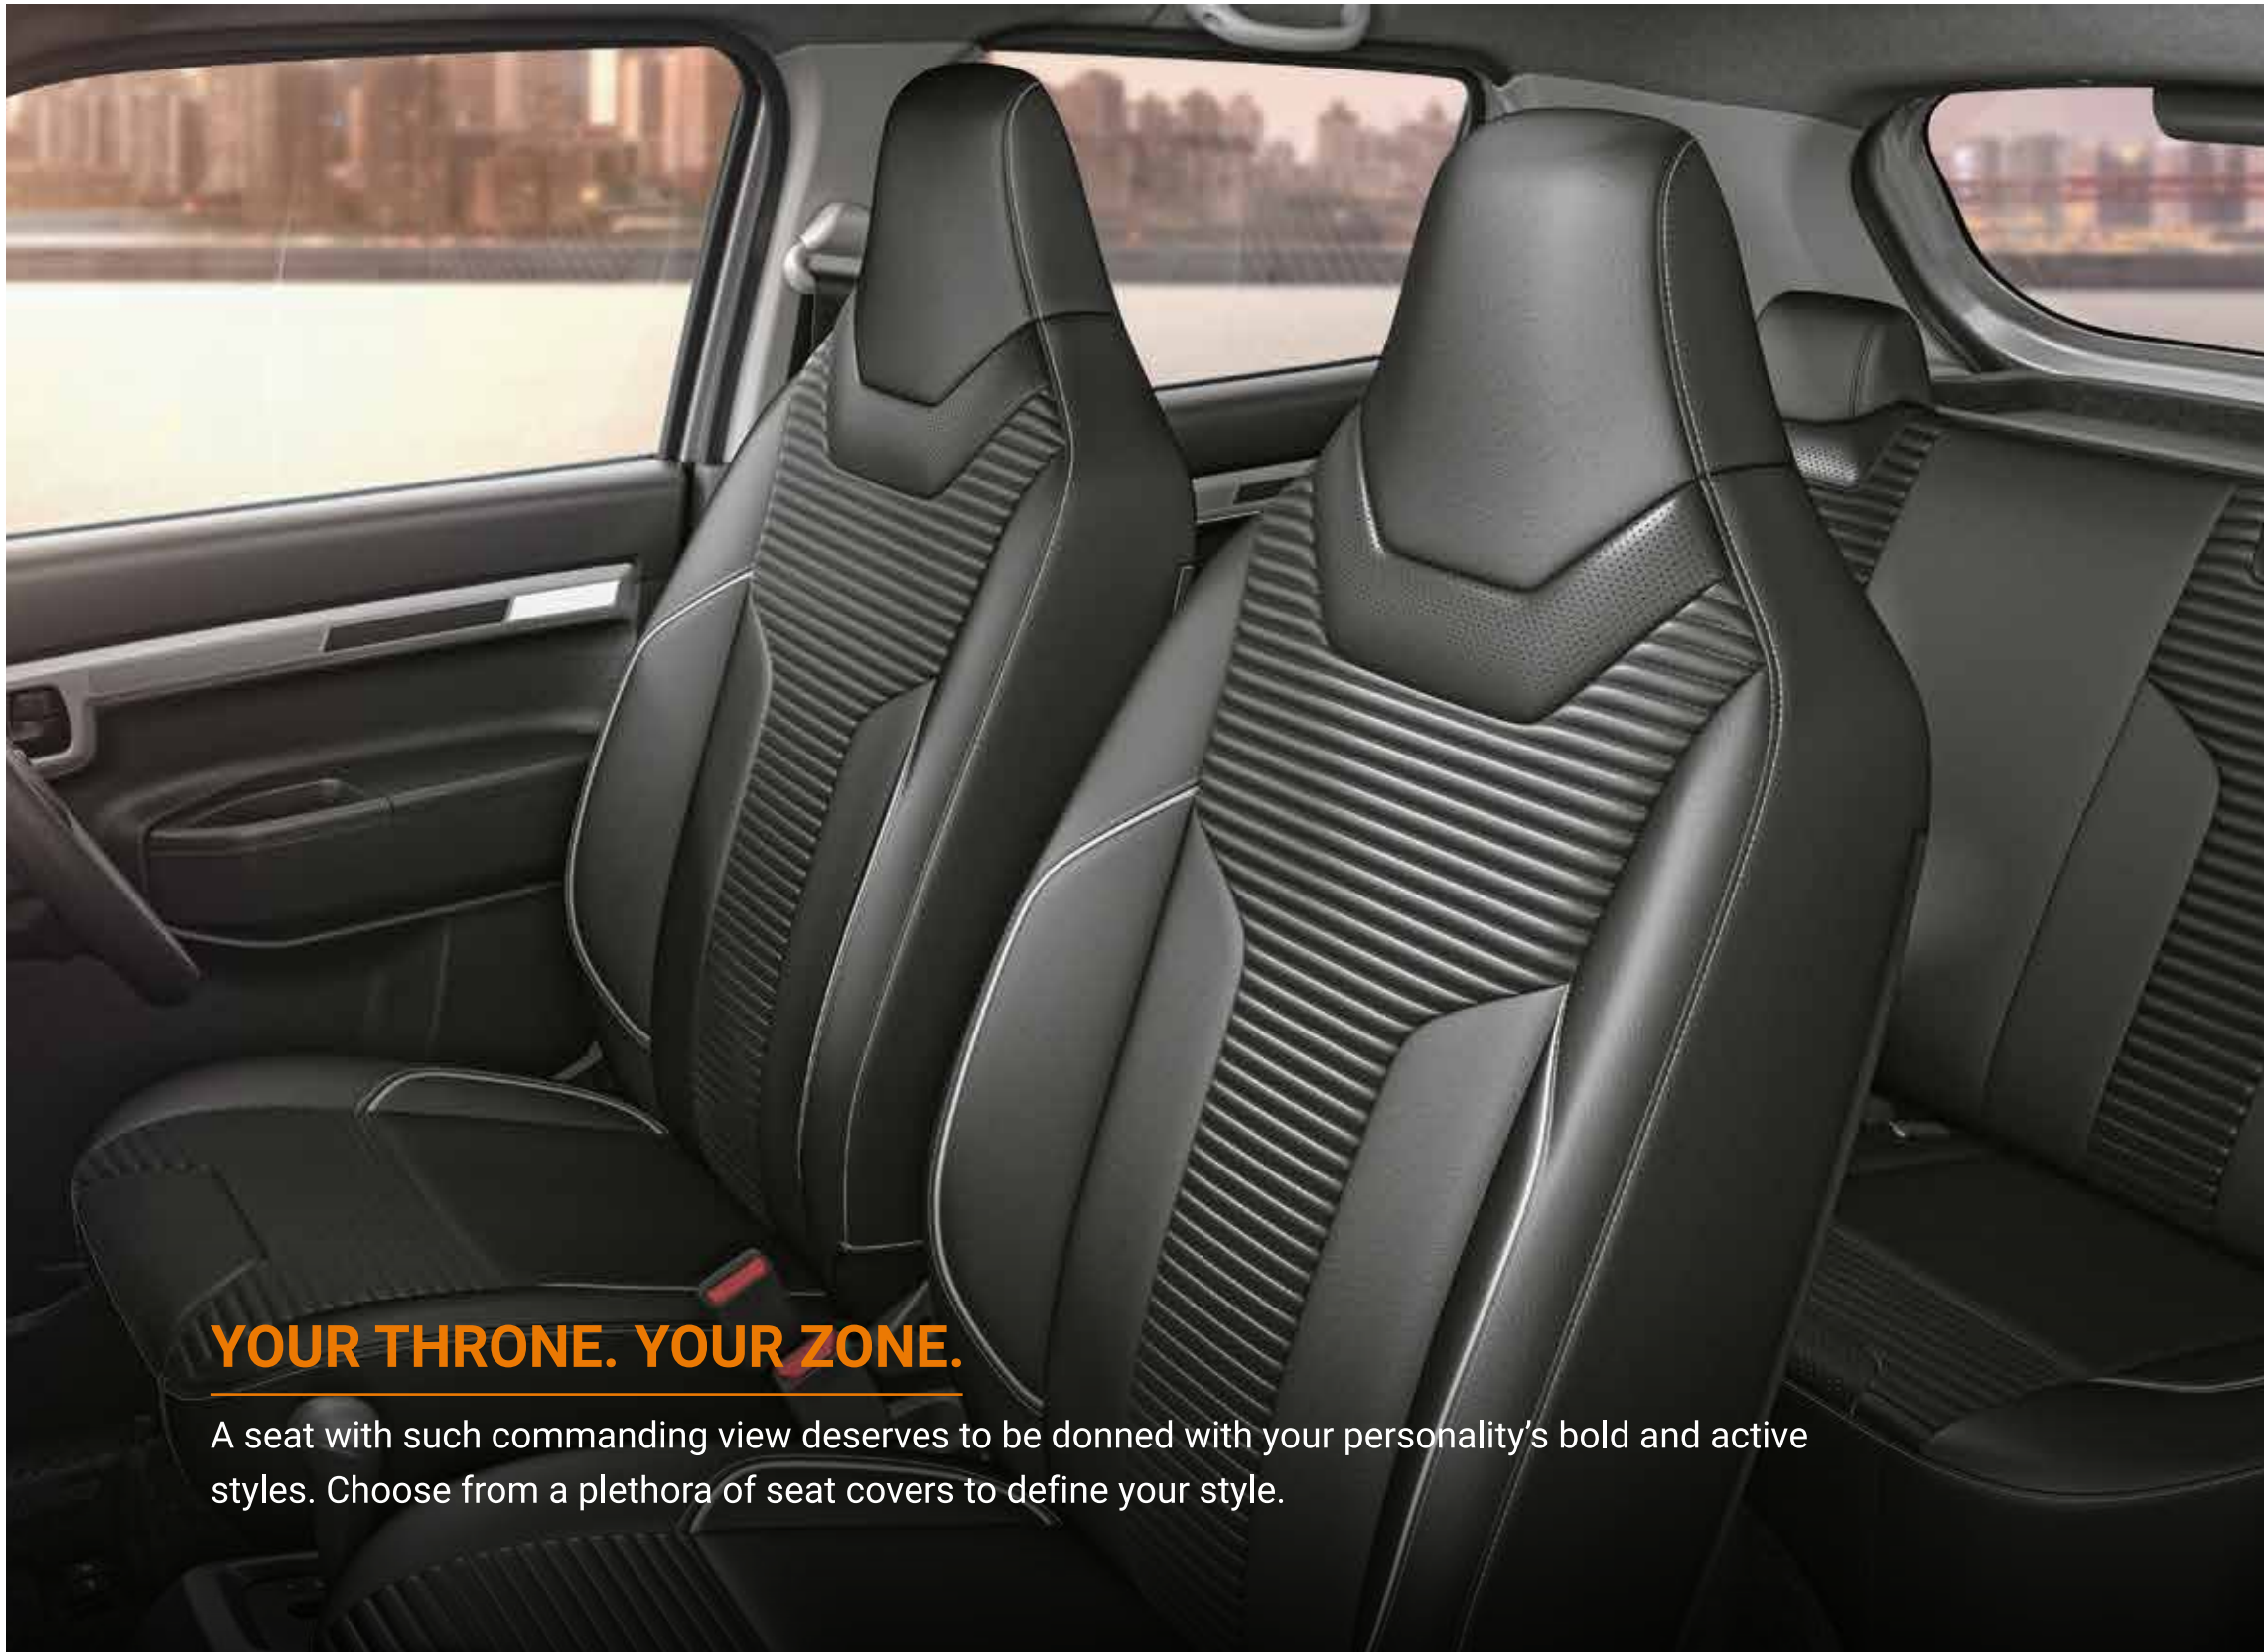

YOUR THRONE. YOUR ZONE.

A seat with such commanding view deserves to be donned with your personality's bold and active styles. Choose from a plethora of seat covers to define your style.

Premium Quilting Finish
990J0M62SB8-010
₹ 7 024