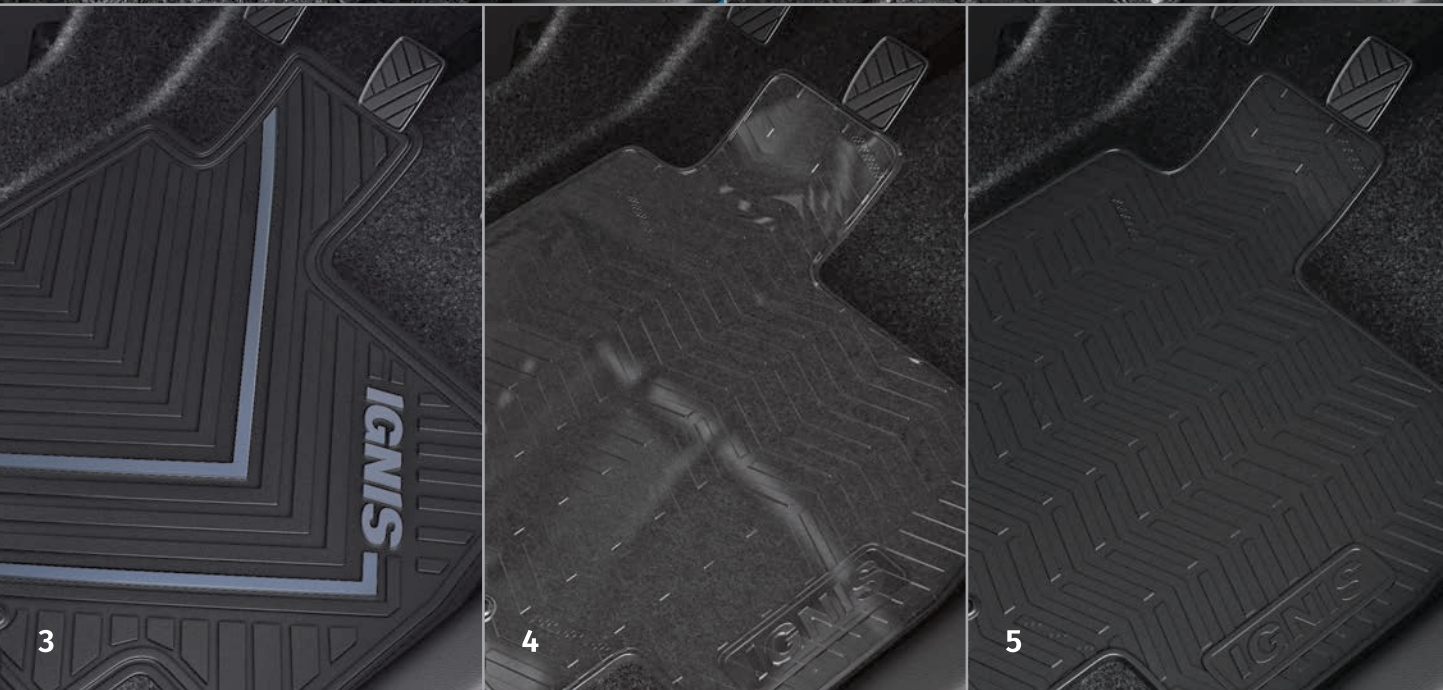

● **FABULOUS BLACK TAKE OFF**
990J0M66RB6-010

● **FABULOUS IMPLODE CROSS VELVET**
990J0M66RB6-030

FOOTERS (FLOOR MATS)

- 1. GROOVES CARPET MAT
- 2. PREMIUM CARPET MAT
- 3. DESIGNER MAT
- 4. TRANSPARENT MAT
- 5. BLACK MAT