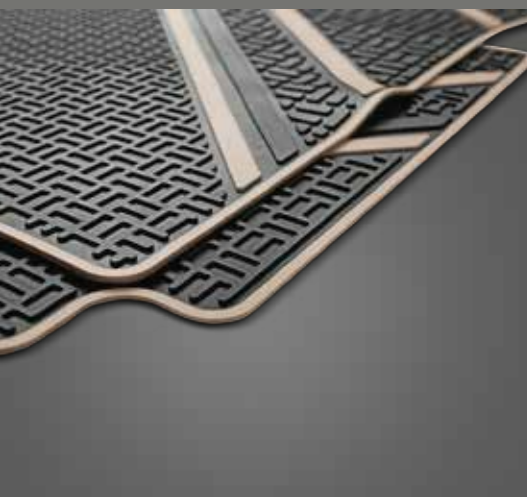

1. Rear Seat Entertainment - DVD

2. Multimedia

3. 5-Channel AMP 1500W HCP 5D

4. Subwoofer 1000W DBX 30.3

5. Designer Mat

6. Premium Carpet Mat

7. Grooves Carpet Mat

8. Premium Cushions - Beige