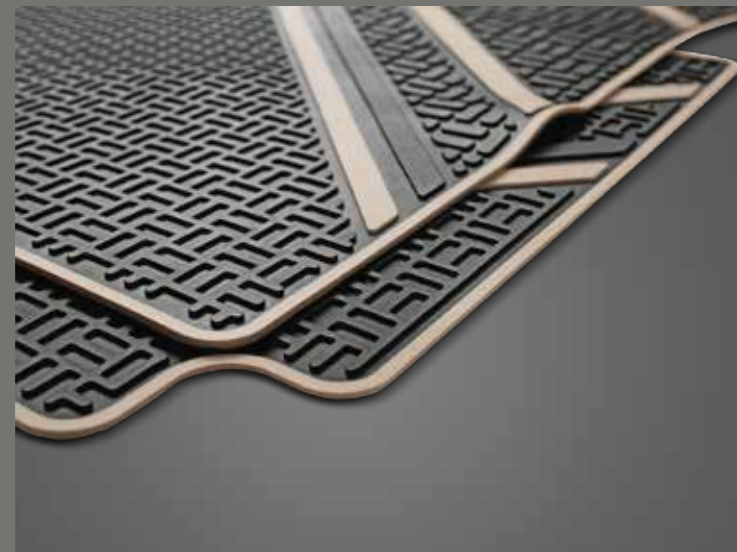

COLLECTION AFFLUENCE

Luxurious. Indulgent. Comfortable.
This is a collection that gives your car an exquisite look.

Accessories included in this collection:

1. Illuminated Door Sill Guard
2. Leather Steering Cover
3. Premium Cushions - Beige
4. Body Side Moulding

5. Door Visor

9. Cityscape Premium Finish Seat Cover

10. Designer Mat

11. Premium Cushions - Beige

6. Cross Leather Highlight Seat Cover

7. Interior Styling Kit - Birch Blonde Finish

8. Premium Carpet Mat - Beige